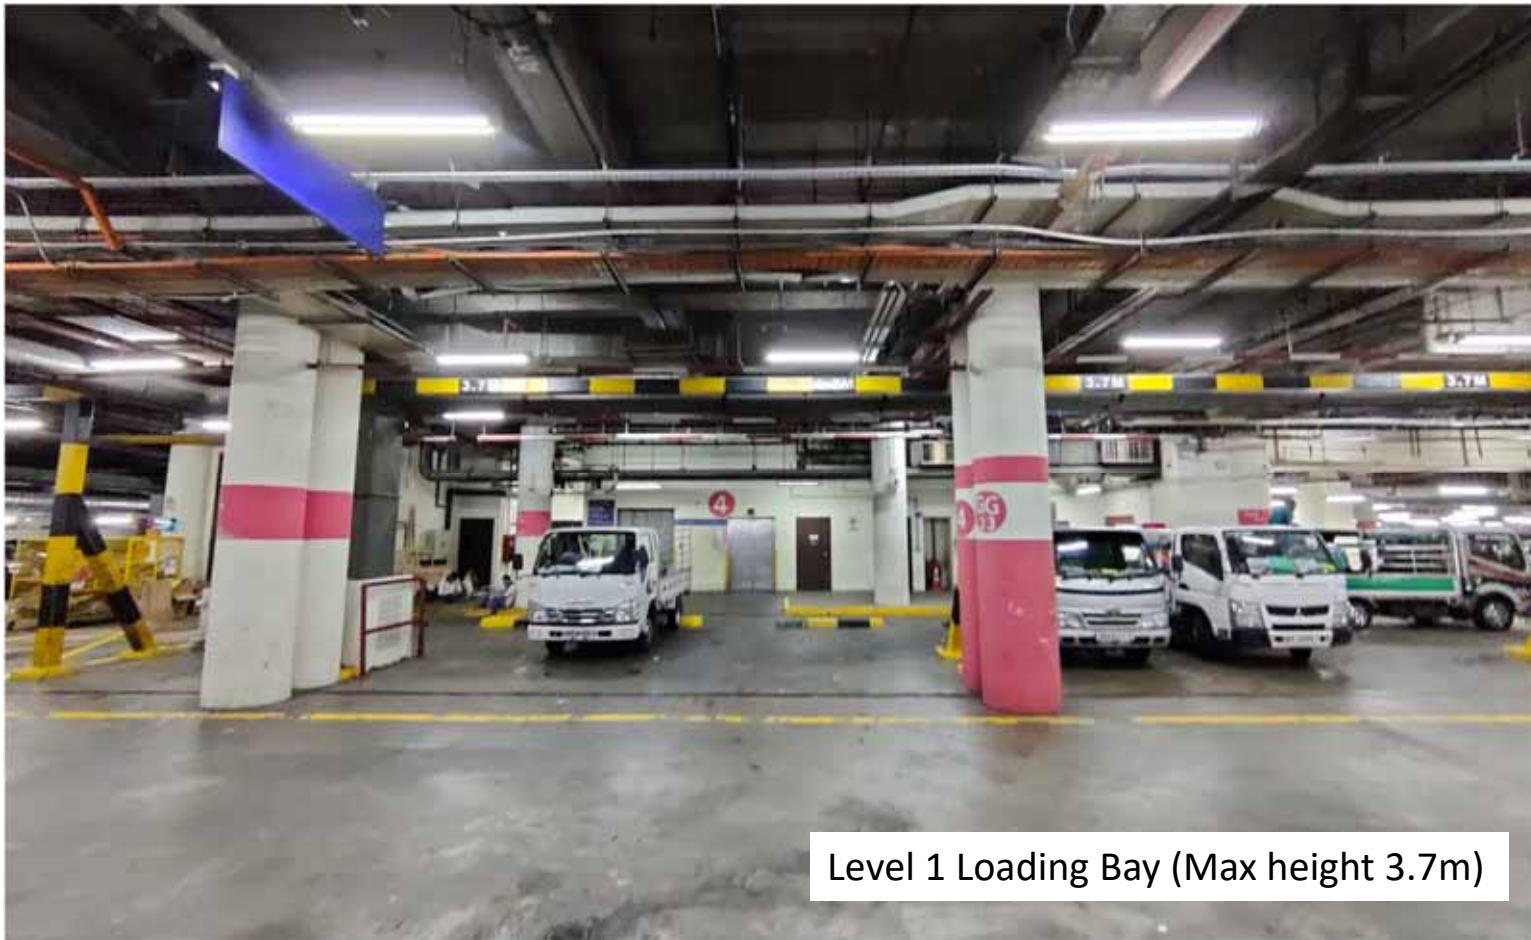

Option 2: Wet weather contingency plan