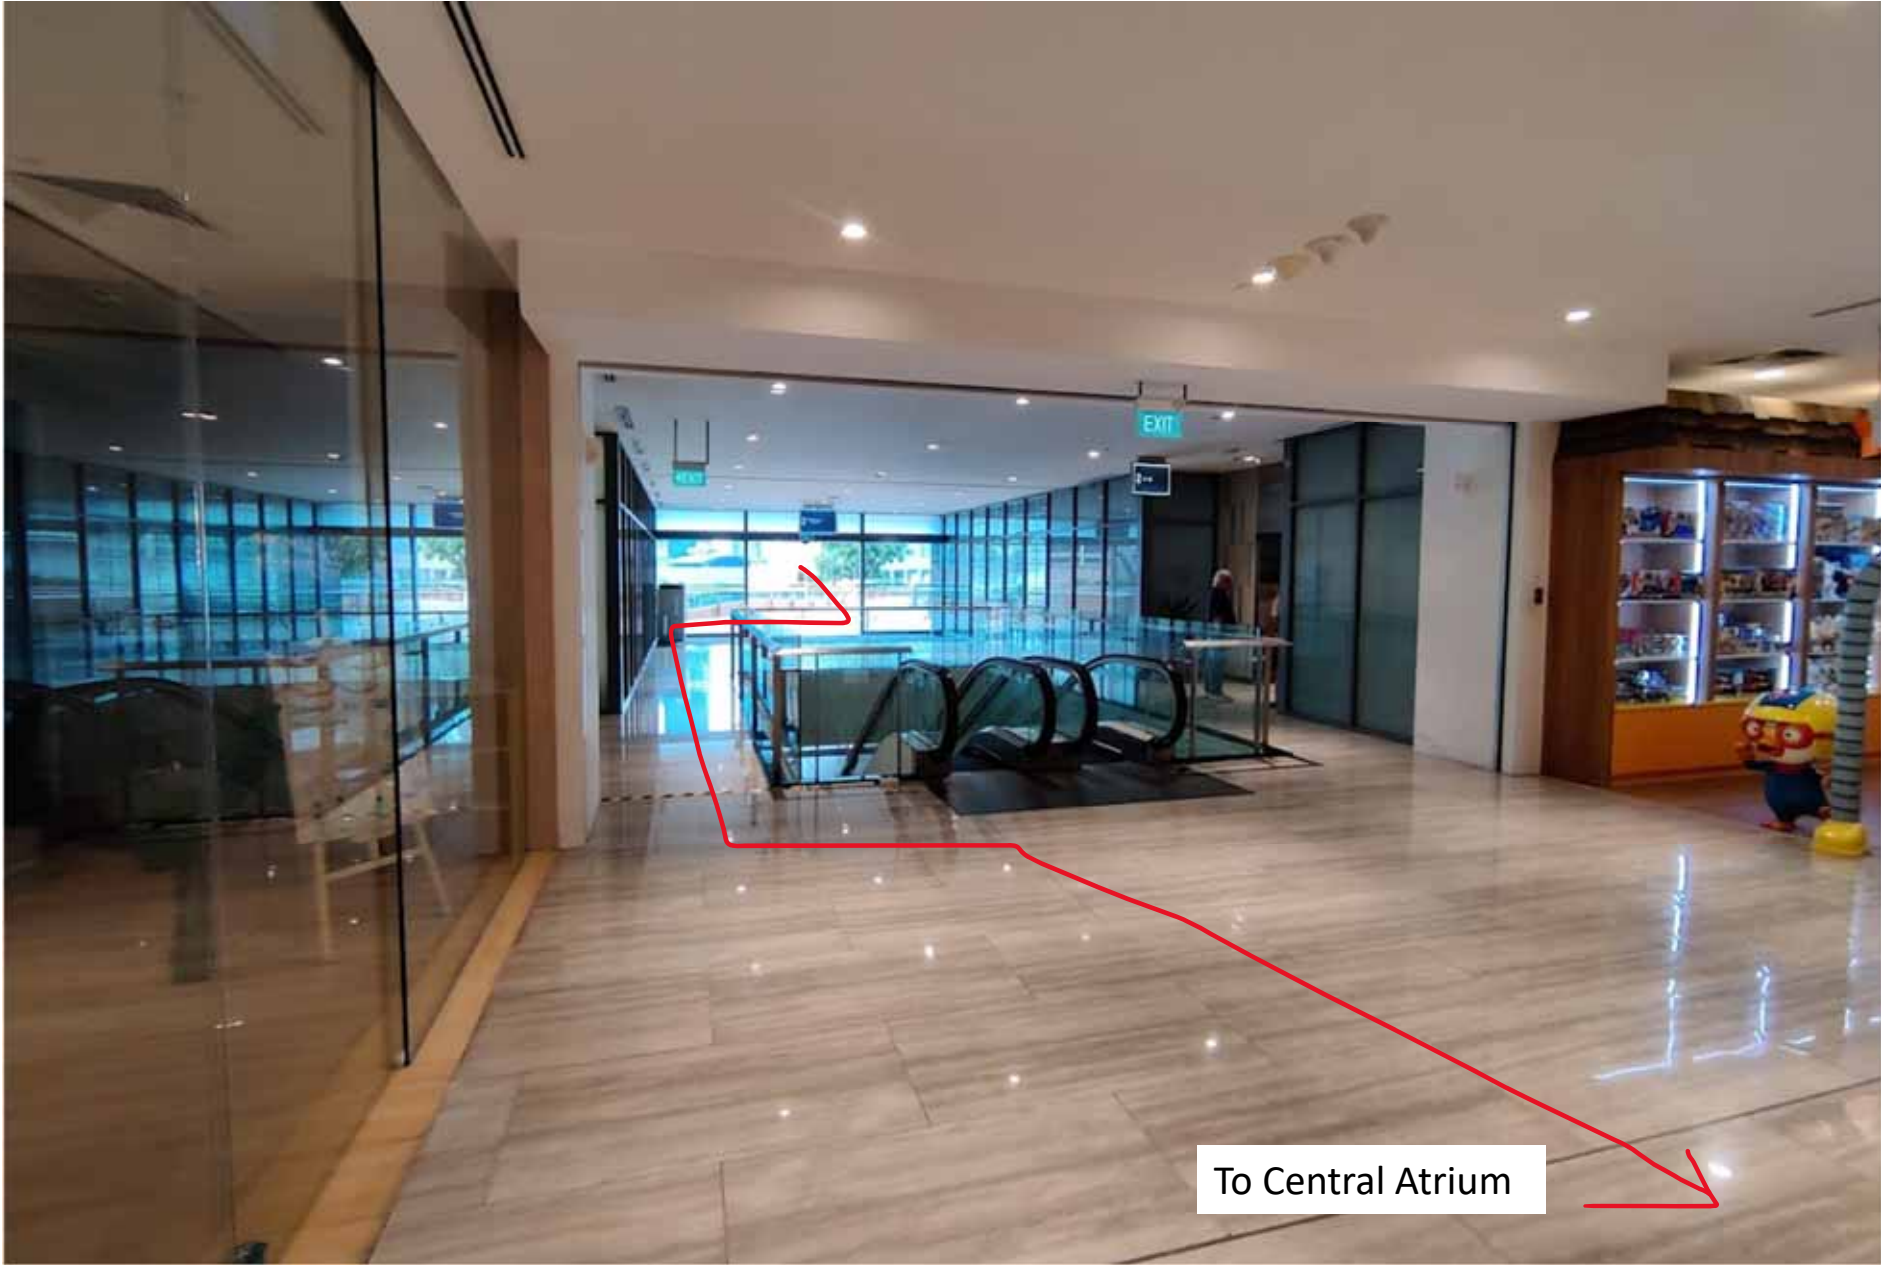

Walk up staircase to level 2

24 footer Lorry Park here (dry weather)

24 footer Lorry Park here (dry weather)

To Central Atrium (level 2)

To Central Atrium

To Central Atrium

To Central Atrium

GOODS LIFT NO. 010  
NO PASSENGER  
ALLOWED

Lift opening 2.1mH x 1.6mW

➔ Car Park  
Raffles Avenue  
♂ ♀ ♿